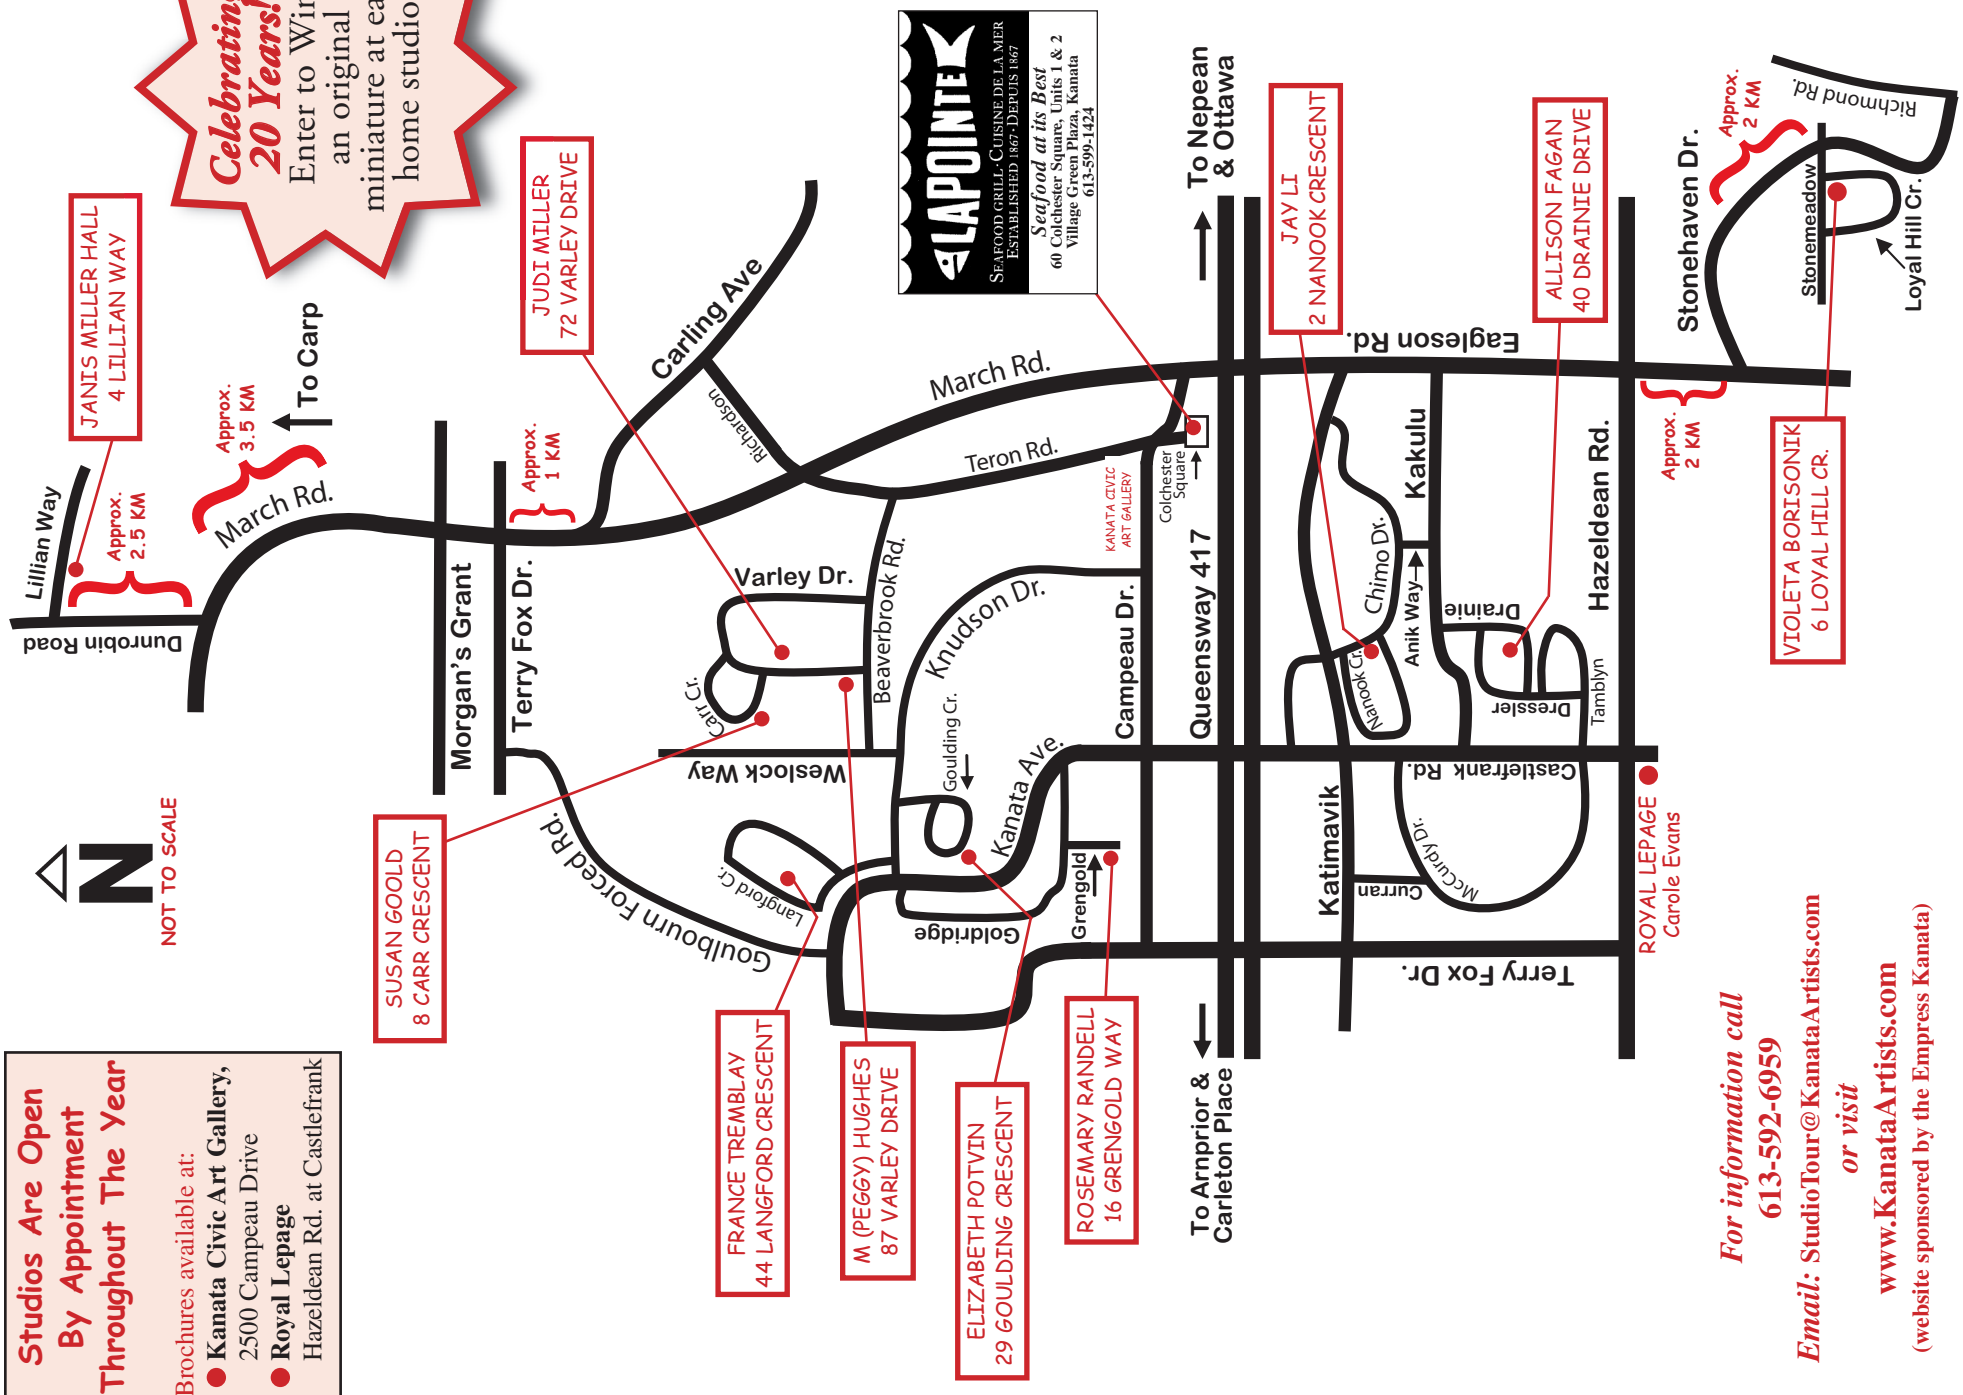

**Celebrating
20 Years!**
 Enter to Win
 an original
 miniature at each
 home studio!

L'APOINTEK
 SEAFOOD GRILL - CUISINE DE LA MER
 ESTABLISHED 1867 - DEPUIS 1867
Seafood at its Best!
 60 Colchester Square, Units 1 & 2
 Village Green Plaza, Kanata
 613-599-1424